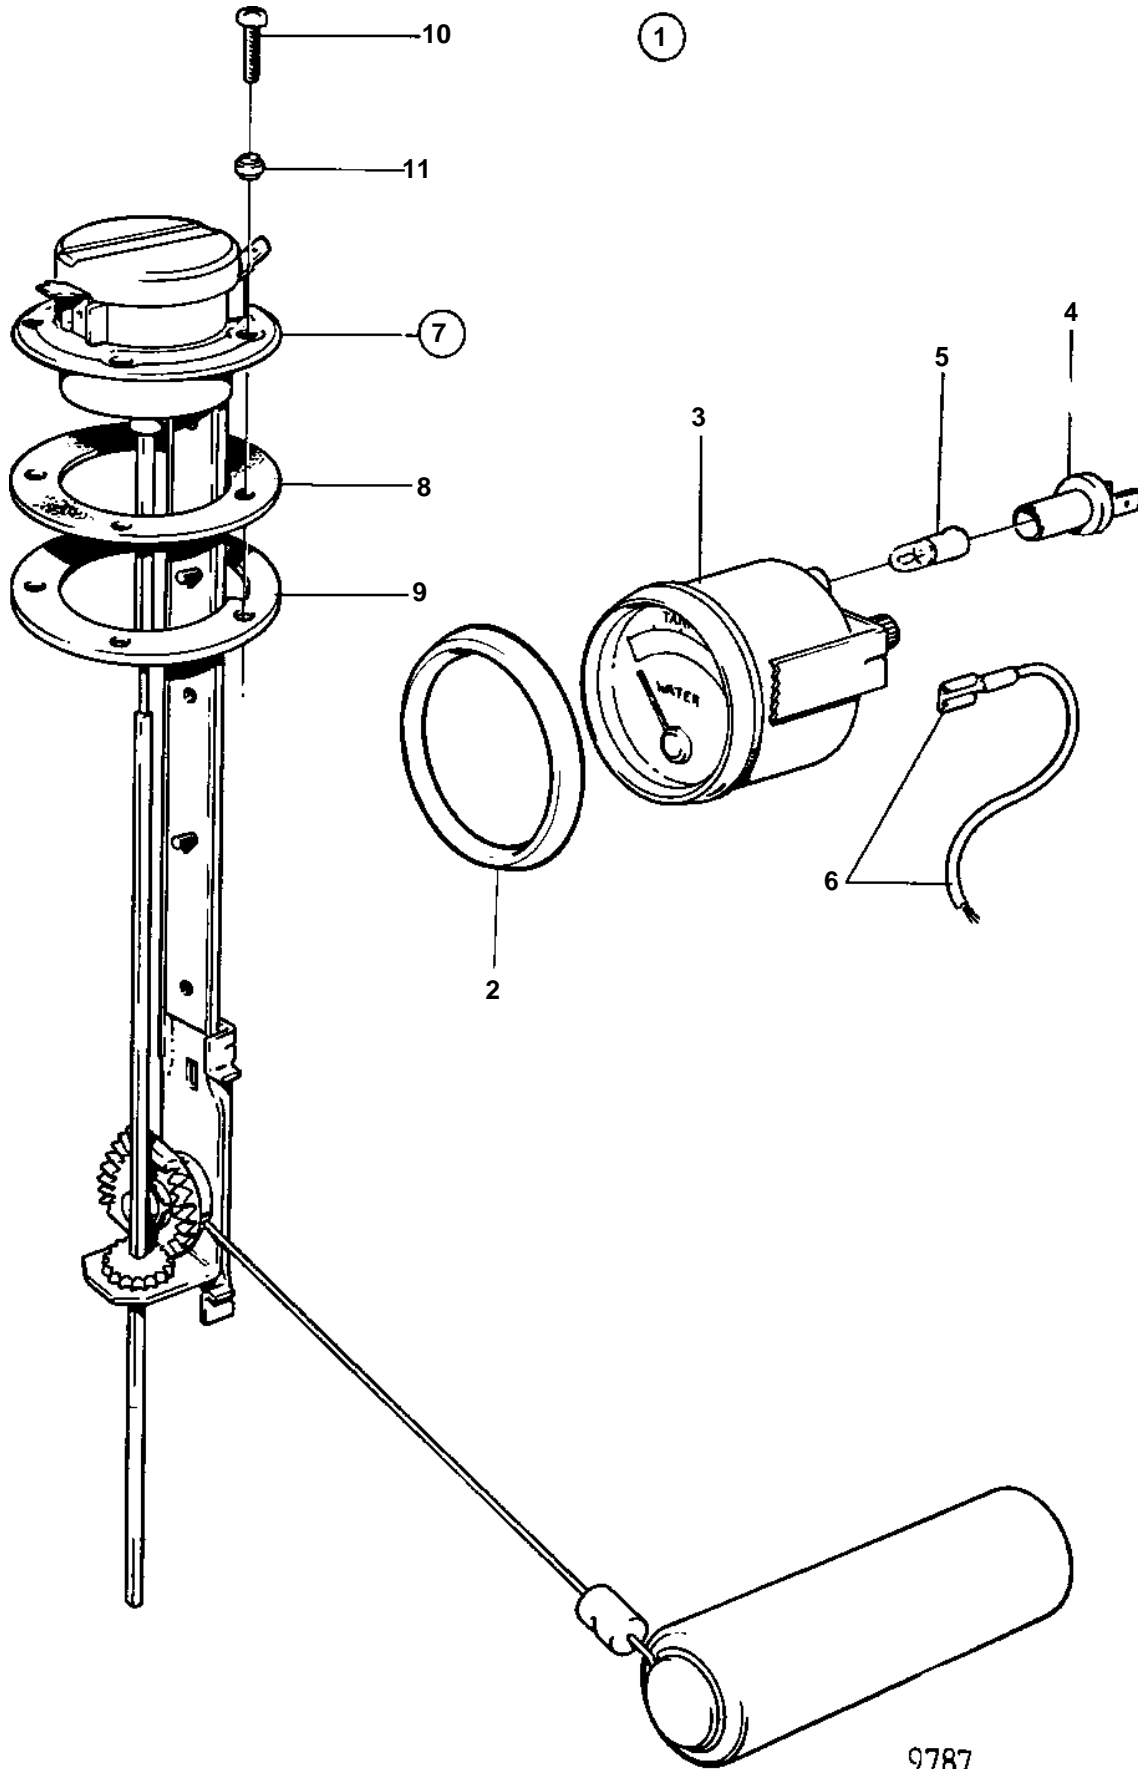

COMMON

COMMON

REF	PART NO.	QTY	DESCRIPTION	SEE SEC.	NOTES
1	873808	1	Fuel gauge kit		(858879)
2	858643	1	• Front ring		
3	863940	1	• Fuel gauge		
4	863945	1	• • Bulb socket		For instrument of earlier production should white bulb 19923 and socket 808175 be mounted.
5	863946	1	• • Bulb		RED. For instrument of earlier production should white bulb 19923 and socket 808175 be mounted.
6		X	• Electrical materials	1963	
7	873772	1	• Tank sensor		(837999)
8	89865	1	• • Gasket		
9	834480	1	• • Flange		
10	956078	4	• • Screw		
	956081	1	• • Screw		
11	834481	5	• • Gasket		